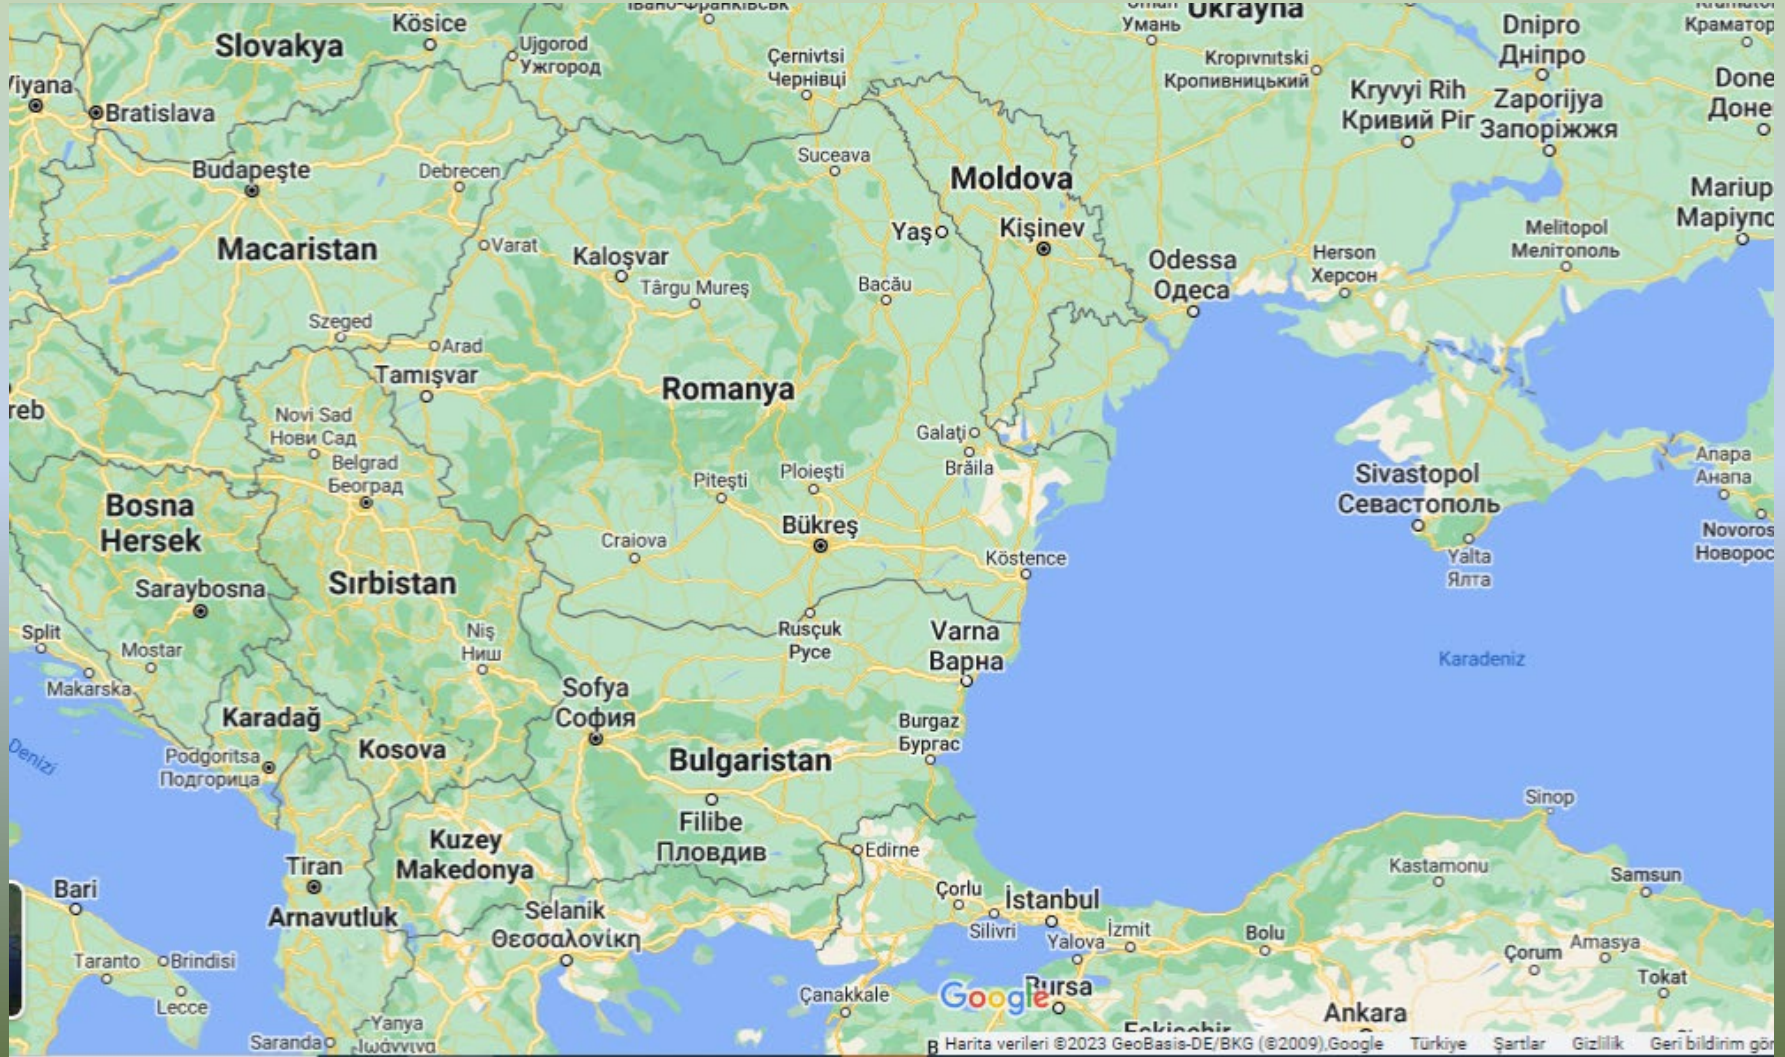

**MY SCHOOL ECO-STEM
is going to
ROMANIA**

WHERE IS ROMANIA?

Bukres, The Capital City

Danube River

Our Host School is in Targu Mureş

**Târgu Mureș
City Centre**

This is our host school «Colegiul National Unirea»

Transylvania Region

**The Bran Castle
(known as The
Castle of Dracula)**

**Vlad Tepeș
(Vlad Dracula)**

TRANSYLVANIA REGION

BAŞISKELE ANATOLIAN HIGH SCHOOL WILL KEEP
ON WORKING ON PROJECTS!

THANKS FOR LISTENING😊